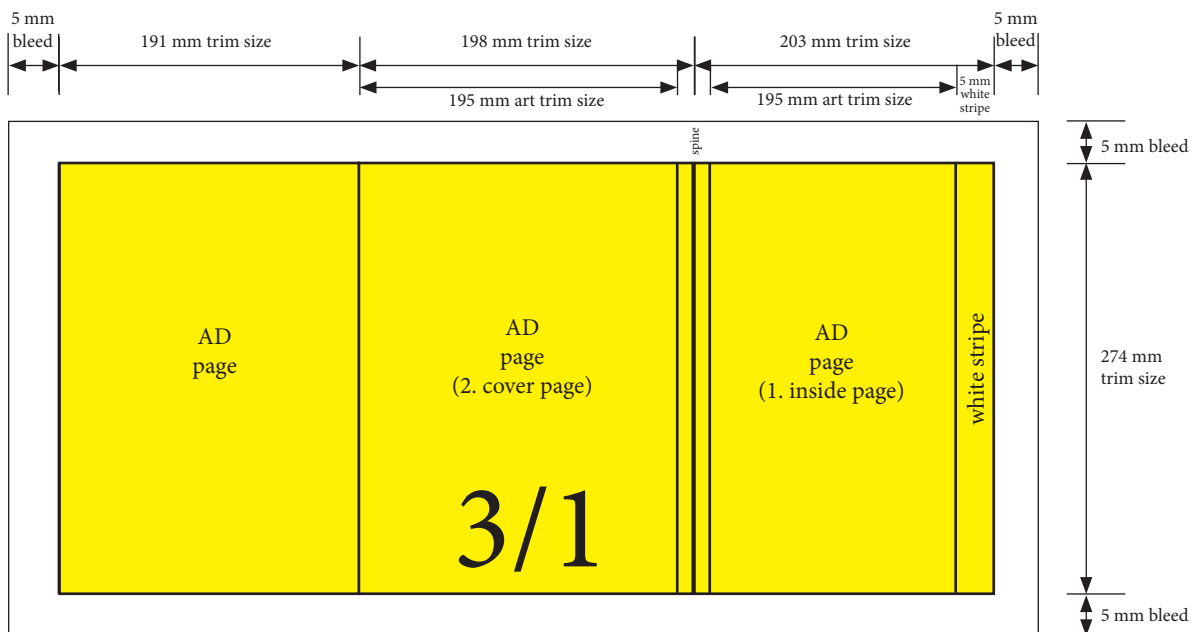

### Cover with flap 4AD pages

unfolded cover front

unfolded cover back

Second cover page and first inside page will both be glued together 3 mm in spine + 5 mm white stripe on right, so that the art is not visible under the cover.