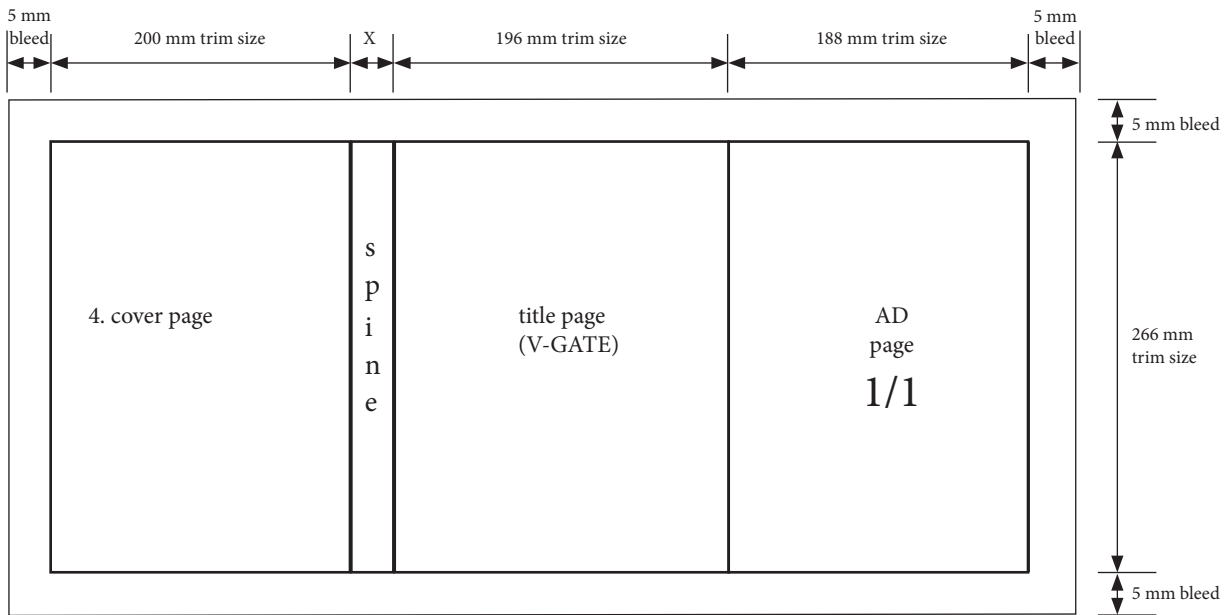

## Technical specification

### Cover with flap 4AD pages

unfolded cover front

unfolded cover back

Second cover page and first inside page will both be glued together 3 mm in spine + 5 mm white stripe on right, so that the art is not visible under the cover.