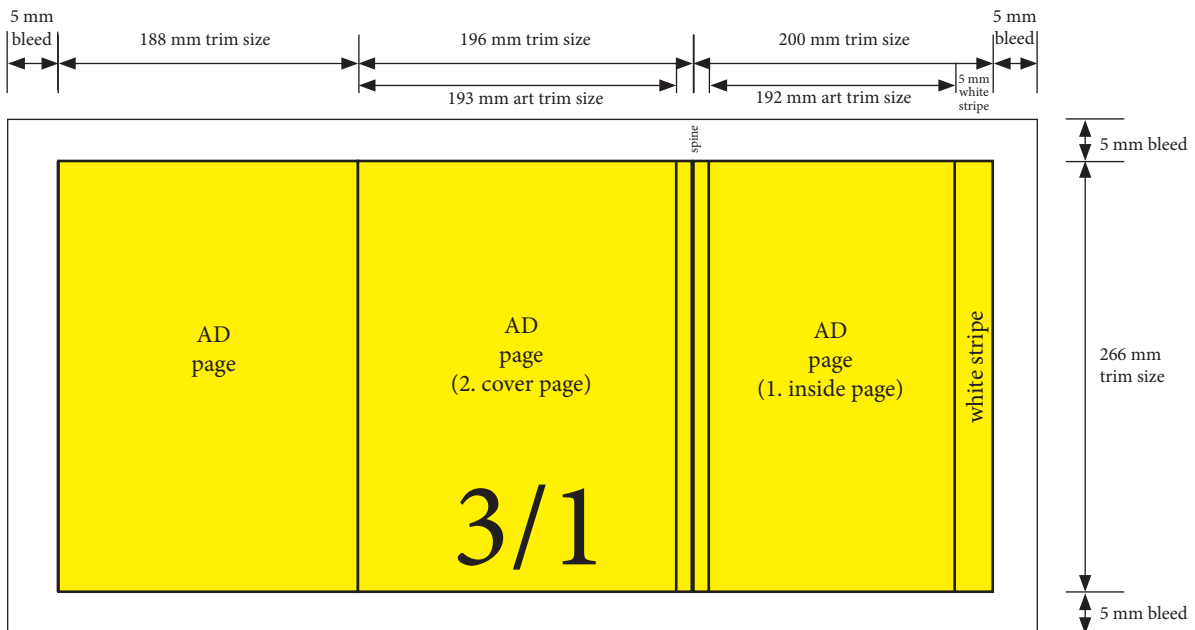

## Technical specification

### Cover with flap 4AD pages

unfolded cover front

unfolded cover back

Second cover page and first inside page will both be glued together 3 mm in spine + 5 mm white stripe on right, so that the art is not visible under the cover.